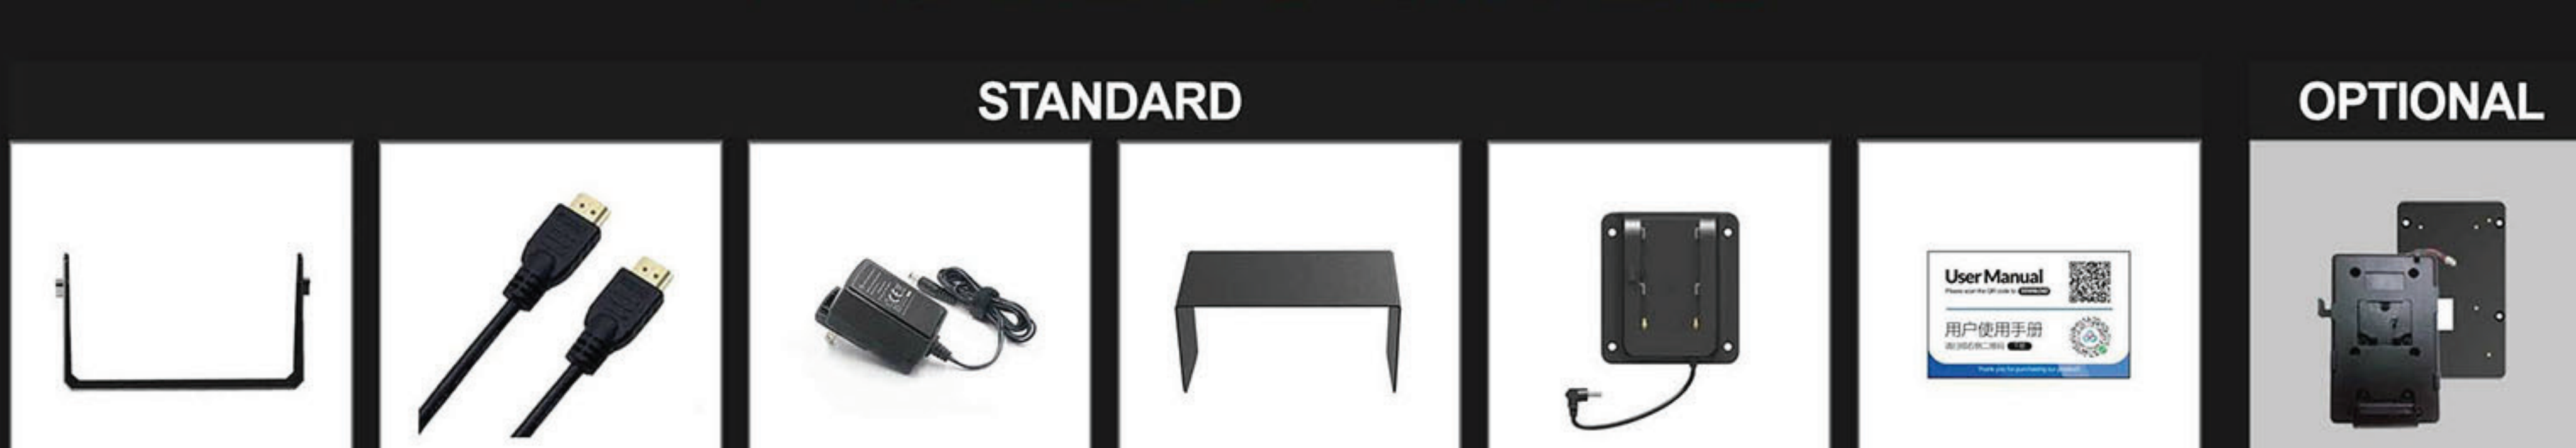

ACCESSORIES

STANDARD

OPTIONAL

Gimbal Bracket

0.8M HDMI A-A Cable

12V 3A Power Adapter

Sunshade

VESA Battery Plate

E-User Manual

V-Lock Battery Plate