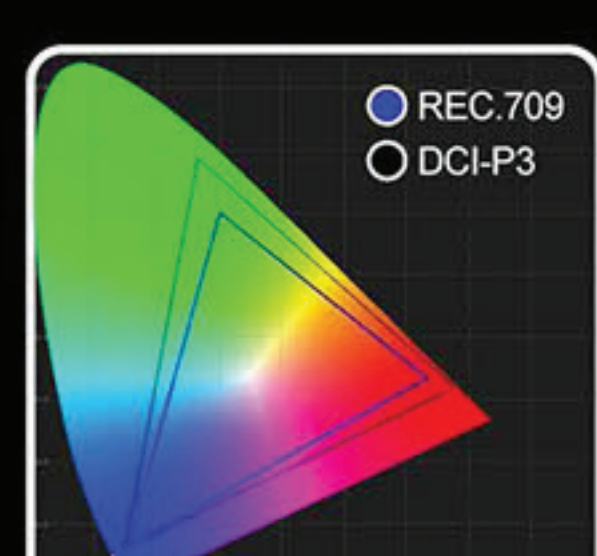

OLED 3840×2160

100000:1 CONTRAST RATIO

A cautious selected Ultra HD OLED screen panel has an even color distribution and a wide color space. Meanwhile, the OLED's contrast ratio reach up to 100,000:1, making details clearly visible.

COLOR SPACE
100% Rec.709 & DCI-P3 color space.